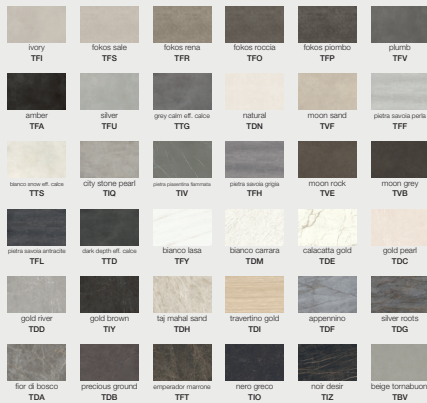

Blade is a true table collection featuring an iron structure, available in a variety of dimensions and shapes. Each configuration offers specific modular options and variations, allowing for broad compositional flexibility. It is available with round, square, oval, rectangular, and Boat-shaped tops. The top can be crafted in gres, marble, stone, or granite, while the structure is offered in black painted metal.

Blade

Tables

caratteristiche tecniche

piano gres - marmo - granito - pietra

basamento metallo verniciato nero

finiture disponibili

piano

gres A

gres B

basamento

metallo

gres mdi A

gres mdi B

pietra - marmo - granito A

pietra - marmo - granito B

pietra - marmo - granito C